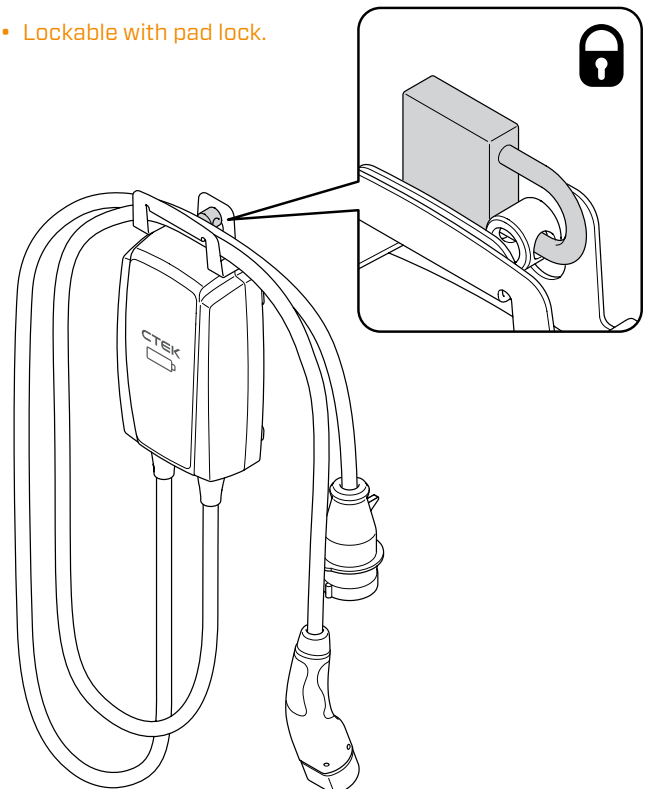

LOCKABLE AND NEAT CABLE STORAGE FOR YOUR NJORD® GO

NJORD® GO WALL MOUNT is secure, lockable storage for your NJORD® GO, for easy access to the EVSE & neat cable storage.

KEY FEATURES

- Rugged sheet metal hanger
- Easy to remove and carry with.
- Built in handle.
- Lockable with pad lock.

MATERIAL	Steel 2 mm
COLOUR	Black
INCLUDED	2 long screws, 2 short screws, 1 upper bracket, 1 lower bracket, 1 large fastening bolt, 1 small fastening bolt.
ARTICLE NO.	40-388