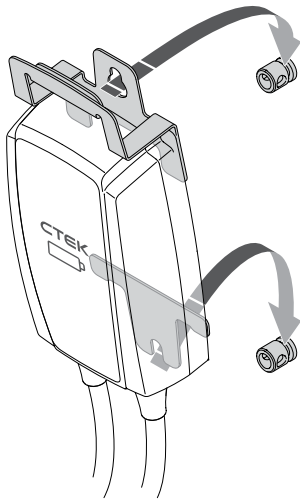

LOCKABLE AND NEAT CABLE STORAGE FOR YOUR NJORD® GO

NJORD® GO WALL MOUNT is secure, lockable storage for your NJORD® GO, for easy access to the EVSE & neat cable storage.

KEY FEATURES

- Rugged sheet metal hanger
- Easy to remove and carry with.
- Built in handle.
- Lockable with pad lock.

MATERIAL	Steel 2 mm
COLOUR	Black
INCLUDED	2 long screws, 2 short screws, 1 upper bracket, 1 lower bracket, 1 large fastening bolt, 1 small fastening bolt.
ARTICLE NO.	40-388